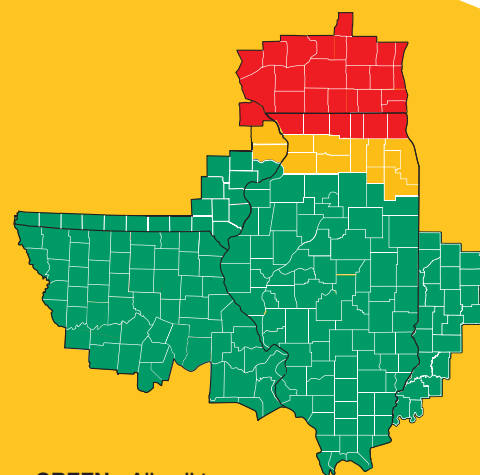

Harvest Information

Grain quality: 9
Test weight: 8
Growing Degree Days to Silk: 1440
Growing Degree Days to 30%: NA
Growing Degree Days to 20%: NA
Dry down rate: 7
Ear retention: 9
High tonnage silage: 10
Harvest residue: 10

Burrus®, Hoblit® and Hughes® are registered trademarks of Burrus.
*Power Plus® brand seed is distributed by Burrus.
®Power Plus is a registered trademark of Pioneer Hi-Bred.
Optimum® AcreMax® 1 and Optimum® AcreMax® RW insect protection products available in the Power Plus® brand.