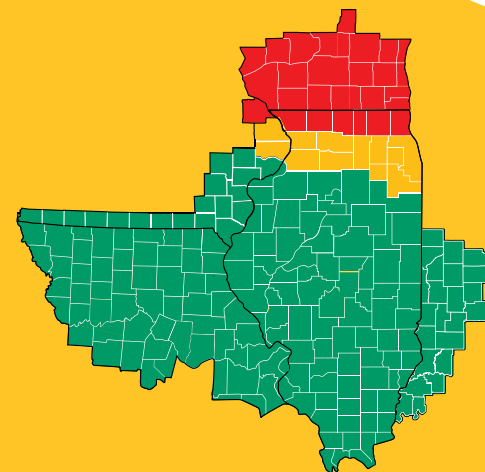

Refuge Requirements

7A18AM1™* Brand

20% corn borer refuge needed

7U17 S™* Brand

20% corn borer refuge needed

7U16R™* Brand

No Refuge Needed

Refuge Choice

Burrus®, Hoblit® and Hughes® are registered trademarks of Burrus.
*Power Plus® brand seed is distributed by Burrus.
®Power Plus is a registered trademark of Pioneer Hi-Bred.
Optimum® AcreMax® 1 and Optimum® AcreMax® RW insect protection products available in the Power Plus® brand.