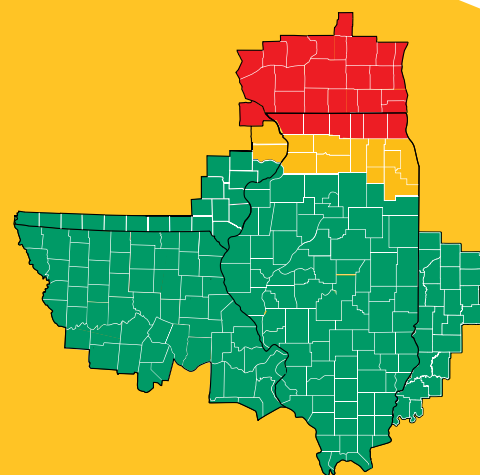

Harvest Information

Grain quality: 9
Test weight: 8
Growing Degree Days to Silk: 1440
Growing Degree Days to 30%: NA
Growing Degree Days to 20%: NA
Dry down rate: 7
Ear retention: 9
High tonnage silage: 10
Harvest residue: 10

Burrus®, Hoblit® and Hughes® are registered trademarks of Burrus.
*Power Plus® brand seed is distributed by Burrus.
®Power Plus is a registered trademark of Pioneer Hi-Bred.
Optimum® AcreMax® 1 and Optimum® AcreMax® RW insect protection products available in the Power Plus® brand.