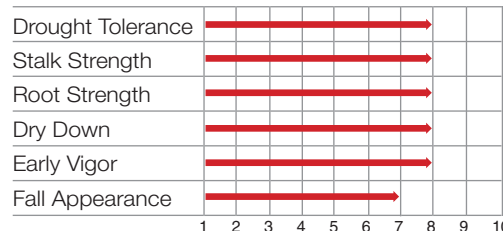

General rating scale:  
 10 = Outstanding 5 = Average 1 = Poor

**GREEN** - All soil types  
**YELLOW** - Product may not be appropriate for all environments - Place on more productive soils  
**RED** - Not recommended

## New 6J36GT3 6J35GT

Brand

Brand

112 Day Maturity

Herbicide Choice

Glyphosate CONV.

<b>6J36GT3</b> Brand 	<b>6J36GT3</b> Brand 
<b>6J35GT</b> Brand 	

- Very good stalks and roots
- Average plant and ear height
- Dense leaf canopy with solid agronomics
- Very fast drydown
- Good drought tolerance

## Planting Application Choices

	Excellent	Good	Suitable	Not Advised
No-Till	●			
Corn/Corn		●		
Early Planting		●		
Population	Group B	Group A	Group C	

Call us

1 877 4BURRUS • 1 877 428 7787