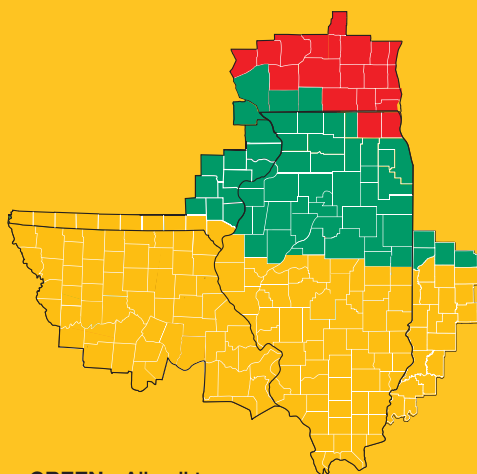

Refuge Requirements

6J36GT3 Brand

20% refuge needed

6J35GT Brand

No refuge needed

Refuge Choice

If not Optimum®AcreMax® 1 products, RW refuge choices always should have a granular insecticide or High rate Poncho® 1250 in the area where the corn rootworm variant exists.

General rating scale:
10 = Outstanding 5 = Average 1 = Poor

GREEN - All soil types
YELLOW - Product may not be appropriate for all environments - Place on more productive soils
RED - Not recommended

New 6J36GT3 6J35GT

Brand

Brand

112 Day Maturity

Herbicide Choice

Glyphosate CONV.

6J36GT3 Brand 	6J36GT3 Brand
6J35GT Brand