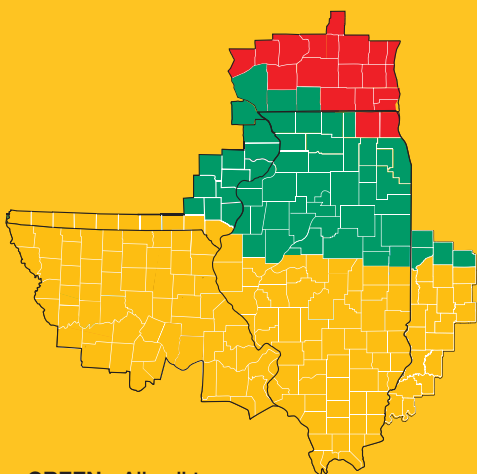

Refuge Requirements

6J36GT3 Brand

20% refuge needed

6J35GT Brand

6J34 Brand

No refuge needed

Refuge Choice

If not Optimum[®]AcreMax[®] 1 products, RW refuge choices always should have a granular insecticide or High rate Poncho[®] 1250 in the area where the corn rootworm variant exists.

General rating scale:
10 = Outstanding 5 = Average 1 = Poor

GREEN - All soil types
YELLOW - Product may not be appropriate for all environments - Place on more productive soils
RED - Not recommended

6J36GT3 New 6J34 New 6J35GT
Brand Brand Brand