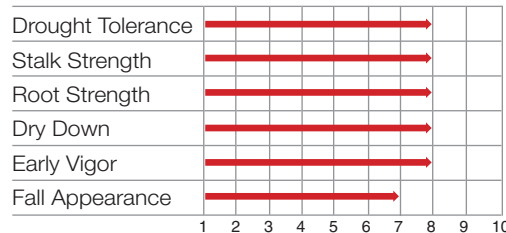

Planting Information Rates

Adapt to no-till: 10	
Speed of emergence: 8	
High organic soils: 10	31 – 35
Timber soils: 8	27 – 31
Clay & varied soils: 9	27 – 31
Wet soils: 8	
Sand (dryland): 8	23 – 27
Sand (irrigated): 9	31 – 35

Harvest Information

Grain quality: 9
Test weight: 8
Growing Degree days to Silk: 1300
Growing Degree Days to 30%: 2690
Growing Degree Days to 20%: NA
Dry down rate: 8
Ear retention: 9
High tonnage silage: 7
Harvest residue: 7

General rating scale:
10 = Outstanding 5 = Average 1 = Poor

GREEN - All soil types
YELLOW - Product may not be appropriate for all environments - Place on more productive soils
RED - Not recommended

6J36GT3 New 6J34 New 6J35GT
Brand Brand Brand

Herbicide Choice

112 Day Maturity

Glyphosate	CONV.	LIBERTY LINK
6J36GT3 Brand Agrisure 3000GT	6J34 Brand	6J36GT3 Brand Agrisure 3000GT
6J35GT Brand AgrisureGT		

- Very good stalks and roots
- Average plant and ear height
- Dense leaf canopy with solid agronomics
- Very fast drydown
- Good drought tolerance