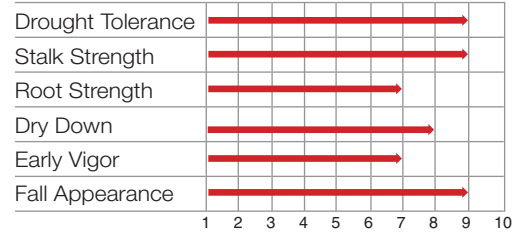

- 6F73AMX™* Brand for single-bag refuge for above and below ground insect control
- Tall plant type with medium ear placement
- Heavy test weight grain, food grade candidate
- Excellent stalks and above average roots
- Good drought tolerance
- Very good leaf disease and ear rot tolerances

Planting Application Choices

	Excellent	Good	Suitable	Not Advised
No-Till	●			
Corn/Corn		●		
Early Planting		●		
Population	Group B	Group A	Group C