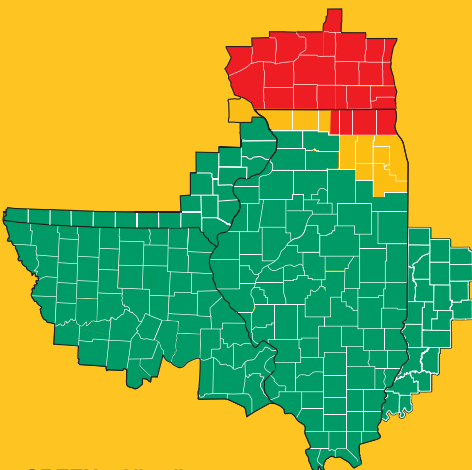

Corn and Soybean Identifiers

Use these corn and soybean identifiers in the top corners of the product pages to help navigate your way through this Product Selection Guide.

General rating scale:
10 = Outstanding 5 = Average 1 = Poor

GREEN - All soil types
YELLOW - Product may not be appropriate for all environments - Place on more productive soils
RED - Not recommended

New 6F73AMX™* 6F72AM™*

Brand

Brand

6F71 R™* 6F70™*

Brand

Brand

General Characteristics

Relative days to maturity: 113
Plant height: 7
Ear height: 6
Ear type: Inter
Drought tolerance: 9
Greensnap tolerance: 8

Strengths and Weaknesses

Plant growth regulator sensitivity: 5
General stay green: 9
No. leaf blight tolerance: 7
So. leaf blight tolerance: NA
Anthracnose tolerance: NA
Gray leaf spot tolerance: 7
Diplodia ear rot tolerance: 7