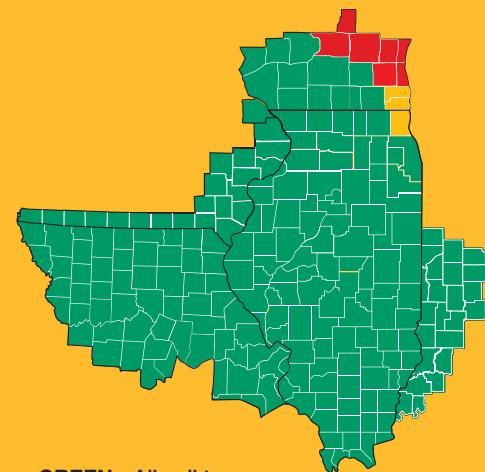

5N48™*
Brand
110 Day Maturity

Herbicide Choice	
CONV.	
	<table border="1" style="width: 100%; border-collapse: collapse;"> <tr><td>Drought Tolerance</td><td style="text-align: center;">8</td></tr> <tr><td>Stalk Strength</td><td style="text-align: center;">8</td></tr> <tr><td>Root Strength</td><td style="text-align: center;">6</td></tr> <tr><td>Dry Down</td><td style="text-align: center;">8</td></tr> <tr><td>Early Vigor</td><td style="text-align: center;">8</td></tr> <tr><td>Fall Appearance</td><td style="text-align: center;">8</td></tr> </table>
	• Off the chart yield potential • Excellent stalk strength • Medium tall plant style • Will respond to fungicide application when Gray leaf spot is present • Strong resistance against Northern corn leaf blight
Planting Application Choices	
	<table border="1" style="width: 100%; border-collapse: collapse;"> <thead> <tr> <th></th> <th>Excellent</th> <th>Good</th> <th>Suitable</th> <th>Not Advised</th> </tr> </thead> <tbody> <tr> <td>No-Till</td> <td style="text-align: center;">●</td> <td></td> <td></td> <td></td> </tr> <tr> <td>Corn/Corn</td> <td></td> <td></td> <td style="text-align: center;">●</td> <td></td> </tr> <tr> <td>Early Planting</td> <td style="text-align: center;">●</td> <td></td> <td></td> <td></td> </tr> <tr> <td>Population</td> <td>Group B</td> <td>Group C</td> <td>Group A</td> <td></td> </tr> </tbody> </table>

Strike a blow for LibertyLink®!

New full season soybeans with LibertyLink® gene now available! Roundup resistant weeds are showing up in several areas. We recommend rotation of chemicals to avoid or cope with them. Many of our corn products carry the Ignite® resistance, and now we are offering two soybean varieties with the LibertyLink gene at the 3.7 and 4.1 maturities to allow growers the choice of alternating chemical programs in any crop rotation system. These new Liberty.Link soybeans will carry the Hoblit® brand name. Order while supply lasts.

GREEN - All soil types
YELLOW - Product may not be appropriate for all environments - Place on more productive soils
RED - Not recommended

General Characteristics

Relative days to maturity: 110
Plant height: 6
Ear height: 7
Ear type: Inter
Drought tolerance: 8
Greensnap tolerance: 7

Strengths and Weaknesses

Plant growth regulator sensitivity: 8
Fall appearance: 8
No. leaf blight tolerance: 7
So. leaf blight tolerance: 7
Anthracnose tolerance: 5
Gray leaf spot tolerance: 5
Diplodia ear rot tolerance: 7

Planting Information

Adapt to no-till: 10
Speed of emergence: 8
High organic soils: 10
Timber soils: 8
Clay & varied soils: 8
Wet soils: 9
Sand (dryland): 7
Sand (irrigated): 8

Rates

31 – 35
27 – 31
27 – 31
23 – 27
31 – 35

Harvest Information

Grain quality: 9
Test weight: 7
Growing Degree Days to Silk: 1320
Growing Degree Days to 30%: 2600
Growing Degree Days to 20%: 3160
Dry down rate: 9
Ear retention: 8
High tonnage silage: 10
Harvest residue: 9

Refuge Requirements

5N48™* Brand

No refuge needed

Refuge Choice

Burrus®, Hoblit® and Hughes® are registered trademarks of Burrus.
*Power Plus® brand seed is distributed by Burrus.
®Power Plus is a registered trademark of Pioneer Hi-Bred.
Optimum® AcreMax® 1 and Optimum® AcreMax® RW insect protection products available in the Power Plus® brand.

Call us **1 877 4BURRUS**
1 877 428 7787