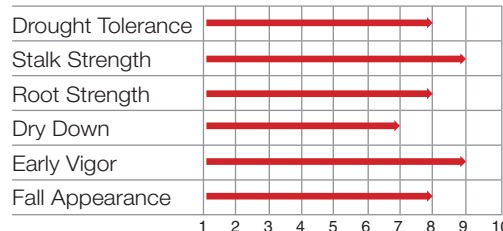

Harvest Information

Grain quality: 6
 Test weight: 7
 Growing Degree days to Silk: 1300
 Growing Degree Days to 30%: 2450
 Growing Degree Days to 20%: NA
 Dry down rate: 7
 Ear retention: 9
 High tonnage silage: 8
 Harvest residue: 7

Herbicide Choice

GLYPHOSATE

CONV.

3309GT3 Brand

3310GT Brand

3309GT3 Brand

- Hallmarks are consistency and high yield
- Likes high planting populations
- Swift dry down and good stalk strength
- Medium – tall hybrid stature
- Works in fuller season zones for early harvest
- Scout and treat with fungicide if needed