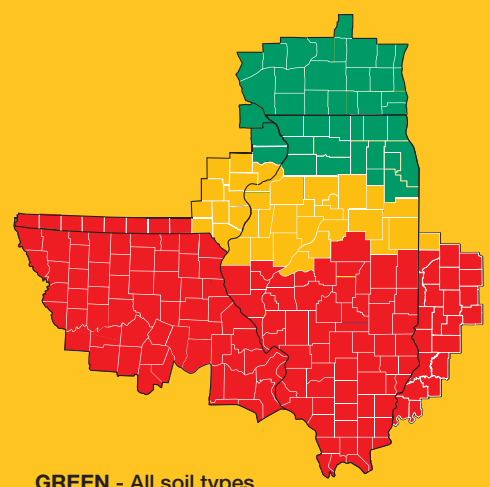

2A16AM1™* Brand
2M17AMRW™* Brand

104 Day Maturity

Herbicide Choice

CONV.

2A16AM1™* Brand
Optimum AcreMax 1

2M17AMRW™* Brand
Optimum AcreMax

LIBERTY LINK

Drought Tolerance	8
Stalk Strength	8
Root Strength	8
Dry Down	7
Early Vigor	7
Fall Appearance	7

Harvest Information

Grain quality: 8
 Test weight: 4
 Growing Degree Days to Silk: 1320
 Growing Degree Days to 30%: NA
 Growing Degree Days to 20%: NA
 Dry down rate: 8
 Ear retention: 8
 High tonnage silage: 9
 Harvest residue: 10

Refuge Requirements

2A16AM1™* Brand

20% corn borer refuge needed

2M17AMRW™* Brand

No refuge needed

Refuge choice for AM1

Burrus®, Hoblit® and Hughes® are registered trademarks of Burrus.
 *Power Plus® brand seed is distributed by Burrus.
 ®Power Plus is a registered trademark of Pioneer Hi-Bred.
 Optimum® AcreMax® 1 and Optimum® AcreMax® RW insect protection products available in the Power Plus® brand.

General rating scale:
 10 = Outstanding 5 = Average 1 = Poor

GREEN - All soil types
YELLOW - Product may not be appropriate for all environments - Place on more productive soils
RED - Not recommended