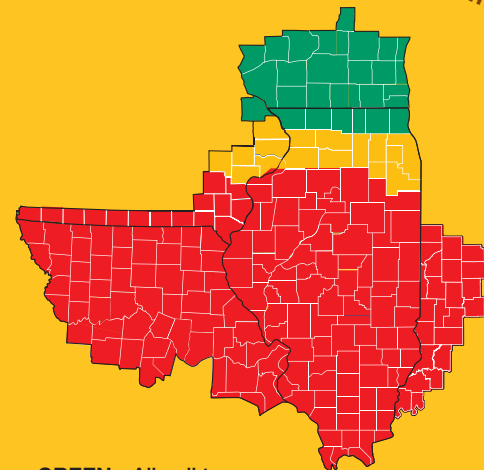

Refuge Requirements

2240GT3 Brand

20% refuge needed

Toll Free 877-4-BURRUS • burrusseed.com

GREEN - All soil types
YELLOW - Product may not be appropriate for all environments - Place on more productive soils
RED - Not recommended

Check out our website — www.hugheshybrids.com
Scan with your phone, then click on the address that appears.