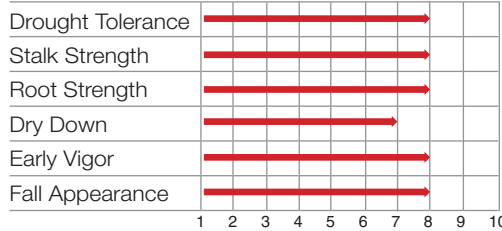

2240GT3
Brand

2240GT3
BRAND
98 Day Maturity

Herbicide Choice

Glyphosate CONV.

2240GT3
Brand

2240GT3
Brand

- Excellent stability over all environments
- Watch for GLS and spray fungicides
- Tall high yielding hybrid
- Stalk and root strength are good
- Best adapted to northern environments
- Best with medium to high populations

Planting Application Choices

	Excellent	Good	Suitable	Not Advised
No-Till	●			
Corn/Corn		●		
Early Planting	●			
Population	Group B	Group A	Group C	

General rating scale:

10 = Outstanding 5 = Average 1 = Poor

Harvest Information

Grain quality: 8
Test weight: 7
Growing Degree Days to Silk: 1200
Growing Degree Days to 30%: 2068
Growing Degree Days to 20%: NA
Dry down rate: 7
Ear retention: 8
High tonnage silage: 7
Harvest residue: NA