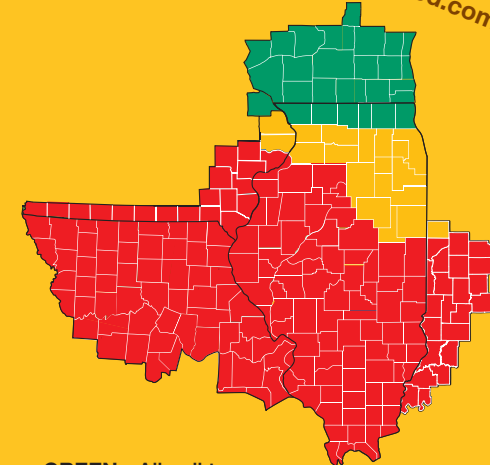

General Characteristics

Relative days to maturity: 102
Plant height: 7
Ear height: 7
Ear type: Inter
Drought tolerance: 8
Greensnap tolerance: 6

Strengths and Weaknesses

Plant growth regulator sensitivity: NA
Fall appearance: 9
No. leaf blight tolerance: 8
So. leaf blight tolerance: NA
Anthracnose tolerance: 5
Gray leaf spot tolerance: 7
Diplodia ear rot tolerance: NA

Planting Information Rates

Adapt to no-till: 9	
Speed of emergence: 8	
High organic soils: 10	34 – 38
Timber soils: 8	31 – 35
Clay & varied soils: 9	31 – 35
Wet soils: 8	
Sand (dryland): 8	26 – 30
Sand (irrigated): 10	34 – 38

Harvest Information

Grain quality: 9
Test weight: 9
Growing Degree Days to Silk: NA
Growing Degree Days to 30%: NA
Growing Degree Days to 20%: NA
Dry down rate: 9
Ear retention: 8
High tonnage silage: 10
Harvest residue: 9

Refuge Requirements

1H37 Q™* Brand
20% refuge needed

Burrus®, Hoblit® and Hughes® are registered trademarks of Burrus.
*Power Plus® brand seed is distributed by Burrus.
®Power Plus is a registered trademark of Pioneer Hi-Bred.

Toll Free 877-4-BURRUS • burrusseed.com

GREEN - All soil types
YELLOW - Product may not be appropriate for all environments - Place on more productive soils
RED - Not recommended