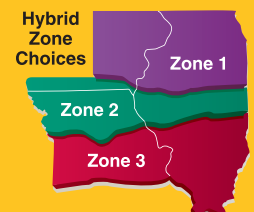

Burrus®, Hoblit® and Hughes® are registered trademarks of Burrus.
*Power Plus® brand seed is distributed by Burrus.
®Power Plus is a registered trademark of Pioneer Hi-Bred.